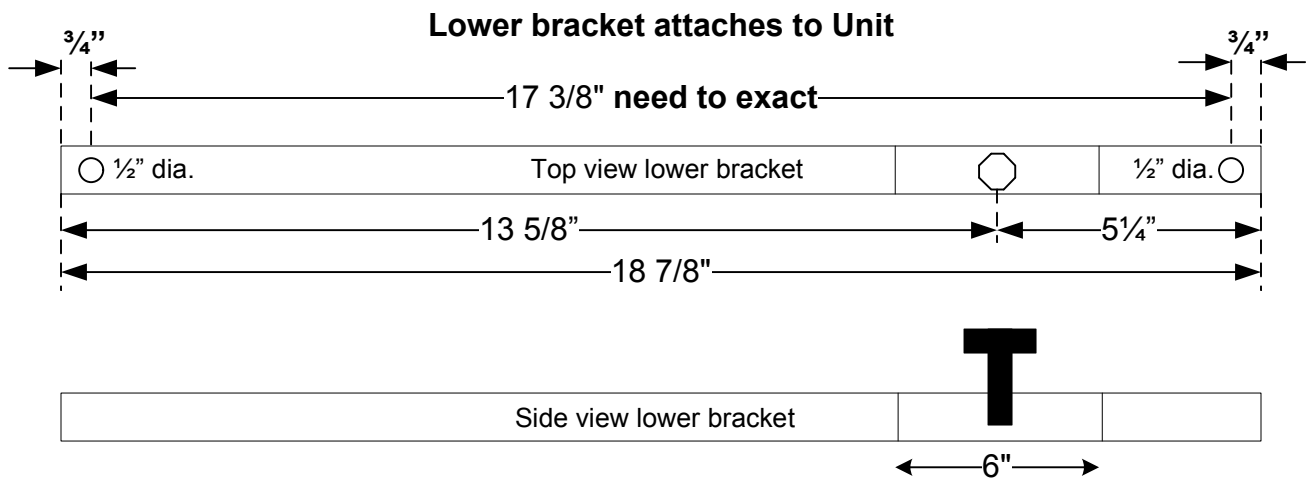

Supreme Stands
for HVAC Equipment

18550 County Rd. 81
Maple Grove, MN 55369
763-428-3677

Quick Hanging Unit Heater Bracket

- Mount upper bracket to ceiling
- Attach lower bracket to unit
- Simply hook unit to upper bracket and tighten
- Hardware included with powder coat finish
- Rotates to any angle
- 120 per pallet
- 300 lb. max limit.
- Part Number: UH21-R**

Top side View Lower Bracket

Hardware included

- 1- 1/2" x 1-1/4" flange bolt
- 2- 2 1/2 x 3/8 lag bots
- 2- 3/4 x 3/8 bolts
- 4- 7/16 Bonded rubber washer
- 2- safety brackets

Patent _____ : 5/20/16

Part Number: 3/4RW

3/4" Ratchet Wrench

Best wrench to use