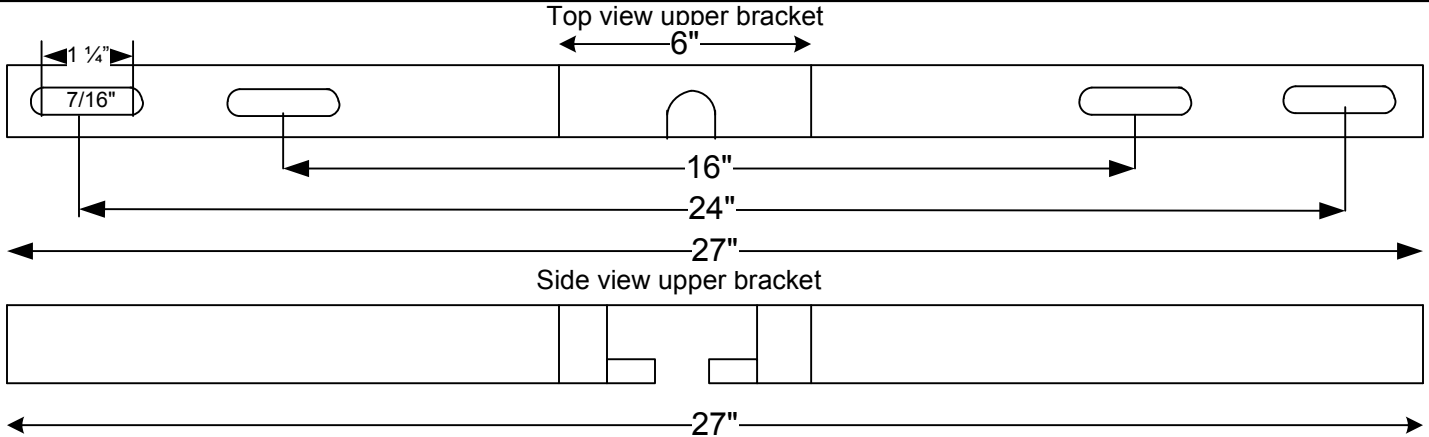

Supreme Stands
for HVAC Equipment

18550 County Rd. 81
Maple Grove, MN 55369
763-428-3677

Quick Hanging Unit Heater Bracket

- Mount upper bracket to ceiling
- Attach lower bracket to unit
- Simply hook unit to upper bracket and tighten
- Hardware included with powder coat finish
- Rotates to any angle
- 120 per pallet
- 300 lb. max limit.
- Part Number: UH21-R**

Top side View Lower Bracket

Hardware included

- 1- 1/2" x 1-1/4" flange bolt
- 2- 2 1/2 x 3/8 lag bots
- 2- 3/4 x 3/8 bolts
- 4- 7/16 Bonded rubber washer
- 2- safety brackets

Patent _____ : 5/20/16

Part Number: 3/4RW

3/4" Ratchet Wrench

Best wrench to use