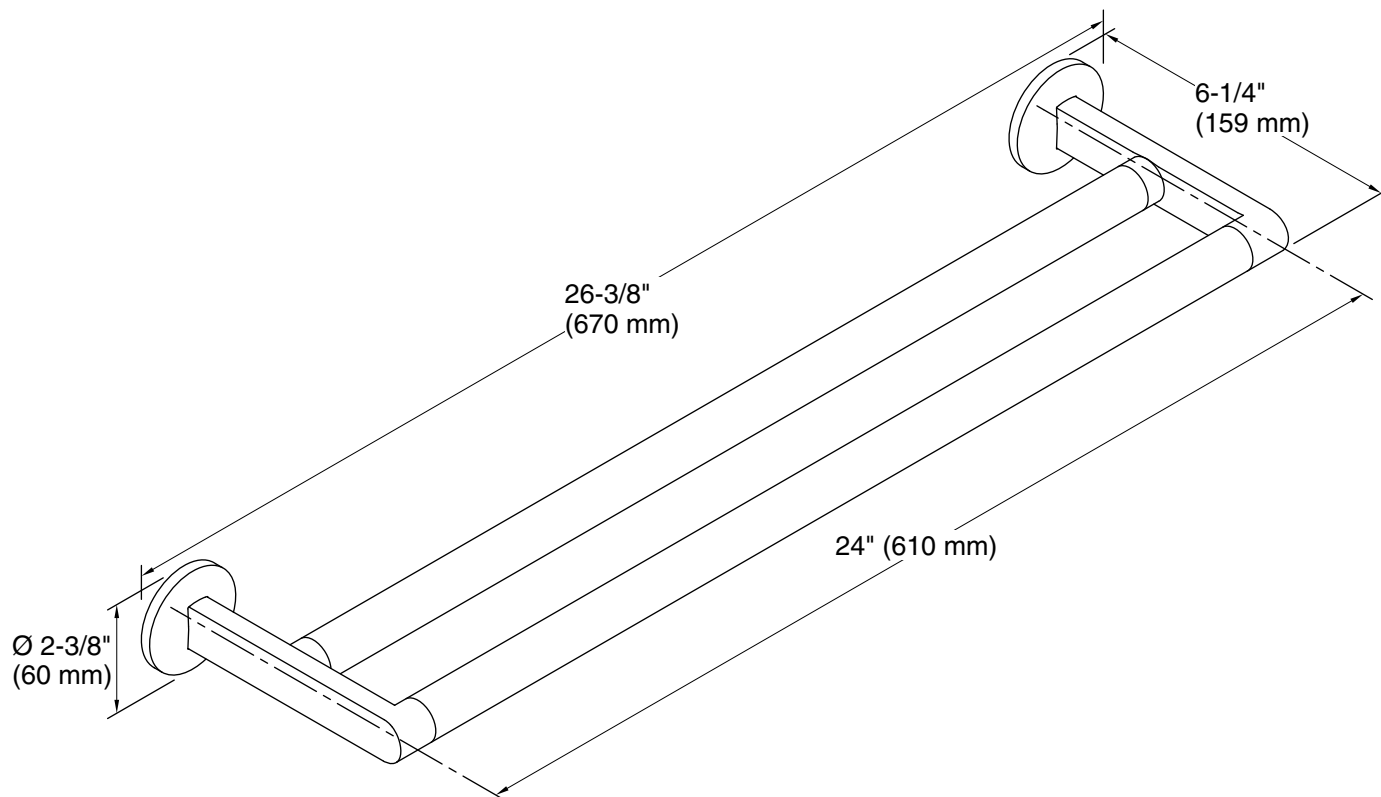

Technical Information

All product dimensions are nominal.

Material: Zinc, Brass

Notes

Install this product according to the installation instructions.

CAUTION: Risk of personal injury. Do not install these products in any area where they are likely to be used inadvertently as a grab bar or support bar. These products are not designed or intended for use as a grab bar or support bar.