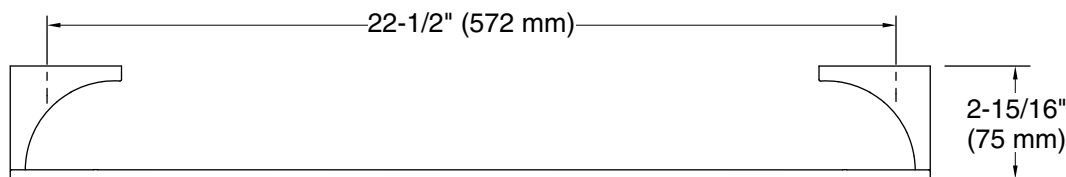

Minimal

24" towel bar
K-26568

Features

- 24" (610 mm) bar.
- Coordinates with contemporary-style KOHLER® faucets and showering components.

Material

- Premium metal construction for durability and reliability.
- KOHLER finishes resist corrosion and tarnishing.

Technical Information

All product dimensions are nominal.

Installation Type: Wall-mount

Material: Zinc, Stainless Steel

Notes

Install this product according to the installation instructions.

CAUTION: Risk of personal injury. Do not install these products in any area where they are likely to be used inadvertently as a grab bar or support bar. These products are not designed or intended for use as a grab bar or support bar.