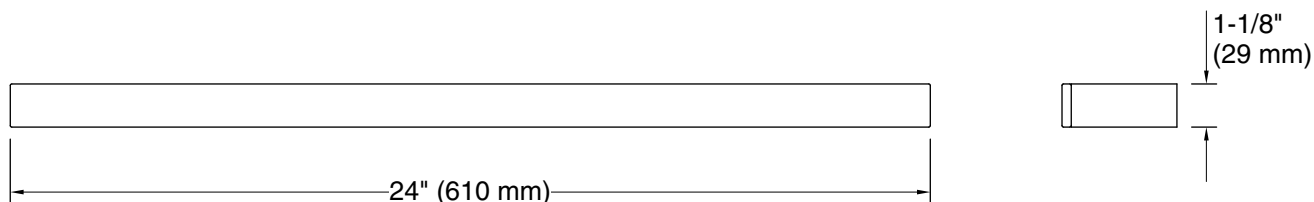

Minimal

24" towel bar
K-26568

Features

- 24" (610 mm) bar.
- Coordinates with contemporary-style KOHLER® faucets and showering components.

Material

- Premium metal construction for durability and reliability.
- KOHLER finishes resist corrosion and tarnishing.

Installation

- Installation hardware and template included.

Recommended Products/Accessories

- K-31506-TA bath sheet with Tatami weave, 35" x 70"
- K-31506-TE bath sheet with Terry weave, 35" x 70"
- K-31506-TX bath sheet with Textured weave, 35" x 70"
- K-23729 Stainless steel cleaner

Technical Information

All product dimensions are nominal.

Installation Type: Wall-mount

Material: Zinc, Stainless Steel

Notes

Install this product according to the installation instructions.

CAUTION: Risk of personal injury. Do not install these products in any area where they are likely to be used inadvertently as a grab bar or support bar. These products are not designed or intended for use as a grab bar or support bar.