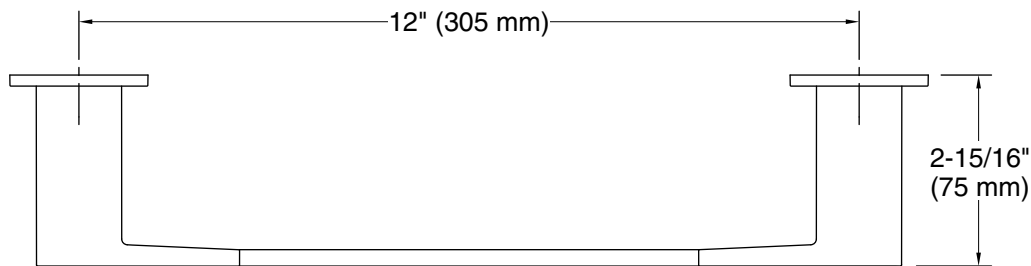

Features

- 12" (305 mm) bar.
- Coordinates with Honesty faucets and showering components to complete your bathroom.

Material

- Premium metal construction for durability and reliability.
- KOHLER finishes resist corrosion and tarnishing.

Recommended Products/Accessories

K-31508-TA hand towel with Tatami weave, 18" x 30"

K-31508-TE hand towel with Terry weave, 18" x 30"

K-31508-TX hand towel with Textured weave, 18" x 30"

Codes/Standards

None Applicable

Technical Information

All product dimensions are nominal.

Installation Type: Wall-mount

Material: Zinc, Stainless Steel

Notes

Install this product according to the installation instructions.

CAUTION: Risk of personal injury. Do not install these products in any area where they are likely to be used inadvertently as a grab bar or support bar. These products are not designed or intended for use as a grab bar or support bar.