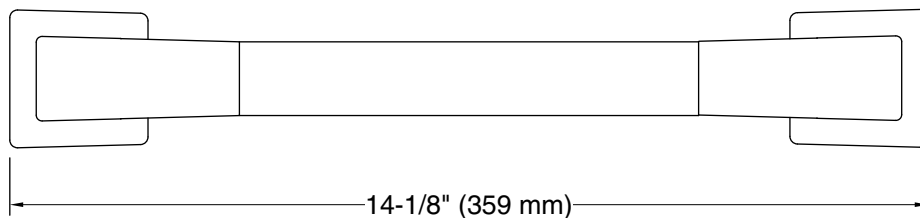

Features

- 12" (305 mm) bar.
- Coordinates with Honesty faucets and showering components to complete your bathroom.

Material

- Premium metal construction for durability and reliability.
- KOHLER finishes resist corrosion and tarnishing.

Recommended Products/Accessories

K-31508-TA hand towel with Tatami weave, 18" x 30"

K-31508-TE hand towel with Terry weave, 18" x 30"

K-31508-TX hand towel with Textured weave, 18" x 30"

Codes/Standards

None Applicable

Technical Information

All product dimensions are nominal.

Installation Type: Wall-mount

Material: Zinc, Stainless Steel

Notes

Install this product according to the installation instructions.

CAUTION: Risk of personal injury. Do not install these products in any area where they are likely to be used inadvertently as a grab bar or support bar. These products are not designed or intended for use as a grab bar or support bar.