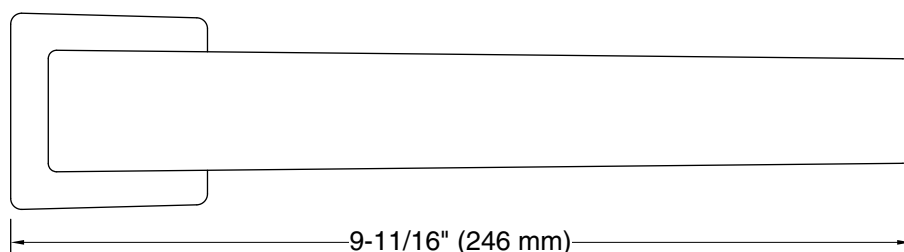

Recommended Products/Accessories

- K-31508-TA hand towel with Tatami weave, 18" x 30"
- K-31508-TE hand towel with Terry weave, 18" x 30"
- K-31508-TX hand towel with Textured weave, 18" x 30"

Codes/Standards

Technical Information

All product dimensions are nominal.

Installation Type: Wall-mount

Material: Zinc

Notes

Install this product according to the installation instructions.

CAUTION: Risk of personal injury. Do not install these products in any area where they are likely to be used inadvertently as a grab bar or support bar. These products are not designed or intended for use as a grab bar or support bar.