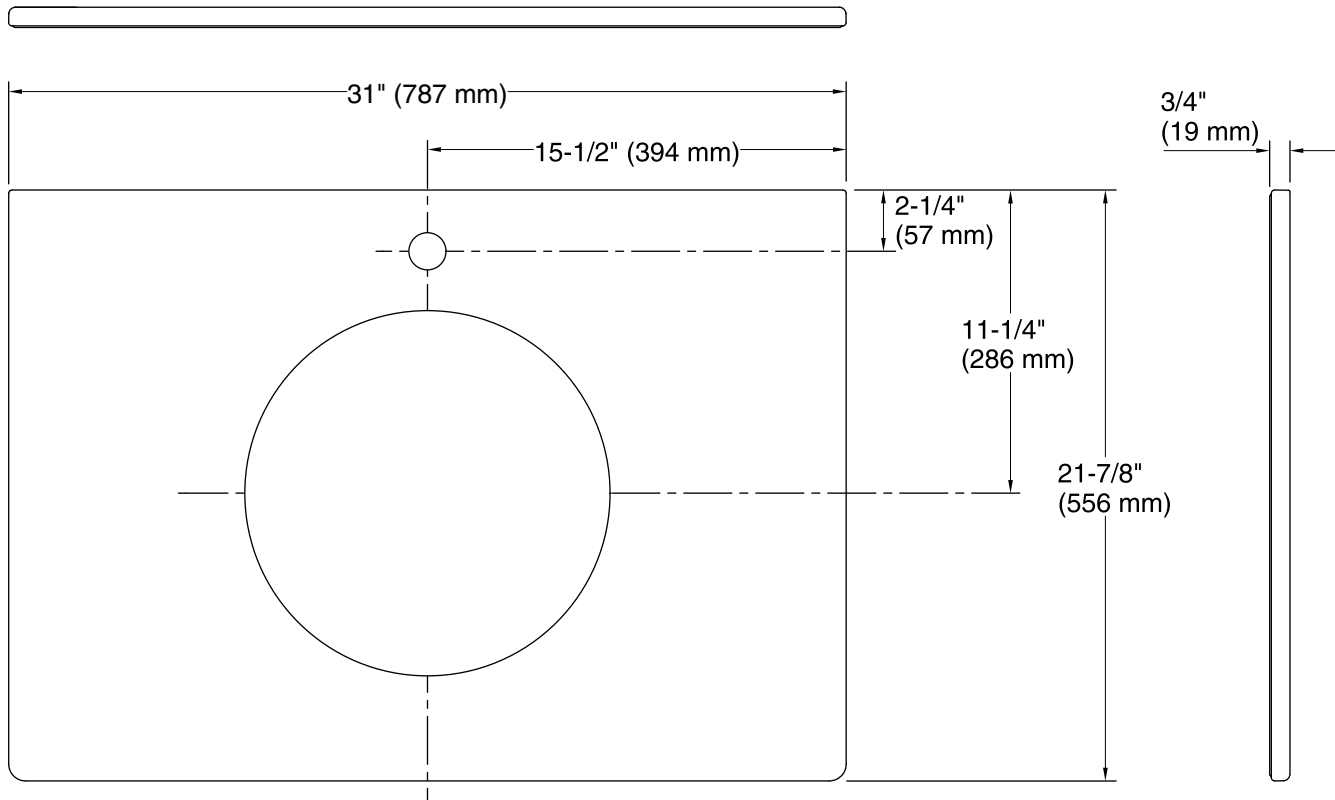

Marrakesh™

Bathroom Vanity Top

K-14031-BU

Features

- Decorated with a Moroccan pattern.
- Single faucet hole.
- Fits industry-standard 30-inch vanities.
- Part of the Top Art® Collection.
- Pairs with the K-14046-BU Marrakesh on Camber sink or the K-2349 Camber sink (sold separately).

Technical Information

All product dimensions are nominal.

Bowl configuration: Single

Installation: Drop-in

Min. base cabinet width: 31" (787 mm)

Bowl area (Only): Length: 13-9/16" (345 mm)
 Width: 13-9/16" (345 mm)

Number of deck holes: 1

Notes

Install this product according to the installation instructions.

This sink is designed to be installed as an integrated vanity top to a KOHLER or standard vanity.