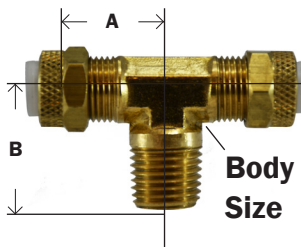

**FEMALE ELBOW**

Part #	Tube O.D. x Female NPTF	A	B	Body Size	Approx. Wt. Lbs.	List Price
20-300	1/8" x 1/8"	0.69	0.55	0.56	0.02	8.28
20-301	3/16" x 1/8"	0.72	0.55	0.56	0.02	9.37
20-302	1/4" x 1/8"	0.62	0.75	0.37	0.08	8.89
20-303	1/4" x 1/4"	0.72	0.88	0.50	0.10	9.85
20-304	3/8" x 1/4"	0.72	0.88	0.50	0.12	9.45
20-305	1/2" x 3/8"	0.91	0.94	0.63	0.16	19.10

1270 170P

**MALE RUN TEE**

Part #	Tube O.D. x Male NPTF	A	B	Body Size	Approx. Wt. Lbs.	List Price
20-308	1/8" x 1/8"	0.62	0.69	0.31	0.04	11.99
20-309	3/16" x 1/8"	0.62	0.69	0.31	0.04	11.22
20-310	1/4" x 1/8"	0.62	0.75	0.37	0.08	10.81
20-311	1/4" x 1/4"	0.66	0.94	0.37	0.10	14.42
20-312	5/16" x 1/8"	0.62	0.75	0.37	0.08	11.87
20-313	3/8" x 1/4"	0.66	0.94	0.44	0.10	15.17
20-314	1/2" x 3/8"	0.81	1.06	0.63	0.16	19.86

1271 171P

**MALE BRANCH TEE**

Part #	Tube O.D. x Male NPTF	A	B	Body Size	Approx. Wt. Lbs.	List Price
20-317	1/8" x 1/8"	0.63	0.69	0.31	0.04	16.57
20-318	3/16" x 1/8"	0.63	0.69	0.31	0.04	11.69
20-319	1/4" x 1/8"	0.63	0.75	0.37	0.07	10.56
20-320	1/4" x 1/4"	0.66	0.94	0.37	0.09	13.52
20-321	5/16" x 1/8"	0.63	0.75	0.37	0.10	12.13
20-322	3/8" x 1/8"	0.63	0.75	0.44	0.08	18.70
20-323	3/8" x 1/4"	0.66	0.94	0.44	0.11	15.07
20-324	1/2" x 3/8"	0.81	1.06	0.63	0.21	30.76

1272 172P 272P

**FEMALE BRANCH TEE**

Part #	Tube O.D. x Female NPTF	A	B	Body Size	Approx. Wt. Lbs.	List Price
20-327	1/4" x 1/8"	0.66	0.94	0.37	0.12	21.24
20-328	1/4" x 1/4"	0.84	1.16	0.56	0.16	18.44

1277 177P 277P